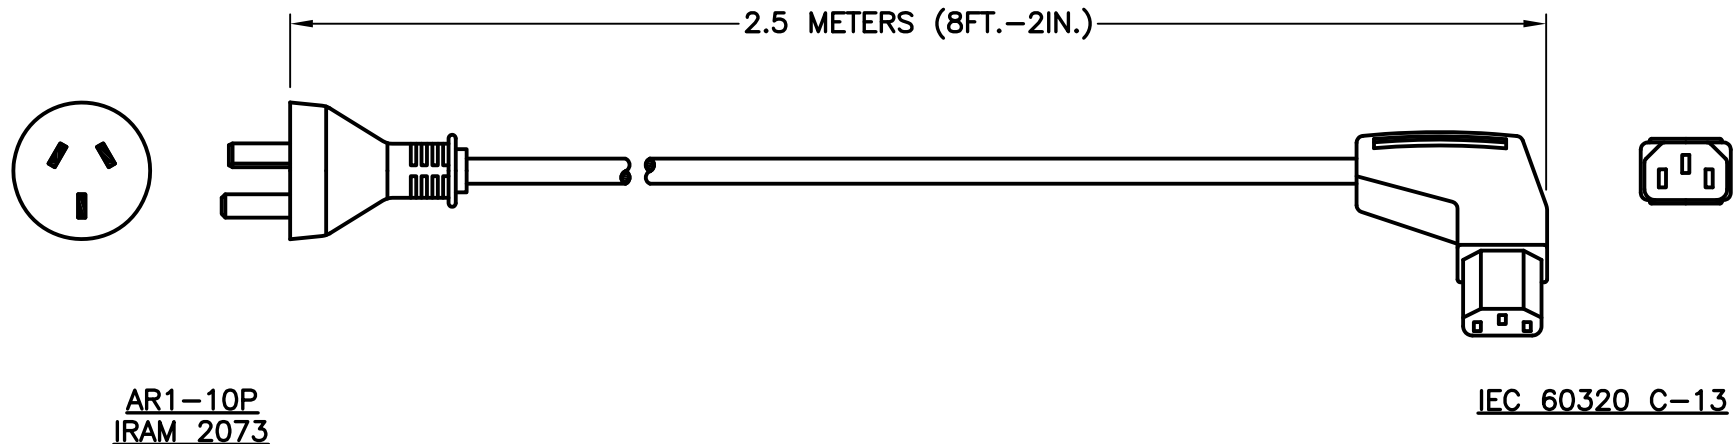

CAT. No.

84261-RA

ARGENTINA 10 AMPERE 250 VOLT DETACHABLE POWER CORD SET, IRAM 2073 TYPE I PLUG (AR1-10P), RIGHT ANGLE IEC 60320 C-13 CONNECTOR, 2 POLE-3 WIRE GROUNDING (2P+E) 2.5 METERS (8FT.-2IN.) LONG. BLACK.

IRAM 2073

SPECIFICATIONS:

1. OVERALL LENGTH: 2.5 METERS (8FT.-2IN.)
2. CONDUCTORS: 1.0 mm<sup>2</sup> x 3 WITH IEC COLOR CODE (GREEN/YELLOW, BLUE, BROWN)
3. JACKET: H05VV-F, BLACK
4. PLUG: IRAM 2073, STRAIGHT, BLACK
5. CONNECTOR: IEC 60320 C-13, RIGHT ANGLE, BLACK
6. RATED: 10 AMPERE 250 VOLT

NOTE:

ARGENTINA POWER CORDS ARE DESIGNED AND APPROVED FOR USE IN ARGENTINA ONLY. ARGENTINA PLUG/OUTLET WIRING SYSTEMS (POLARITY) IS DIFFERENT FROM OTHER COUNTRIES THAT HAVE SIMILAR TYPE "I" PLUG CONFIGURATION DESIGNS.